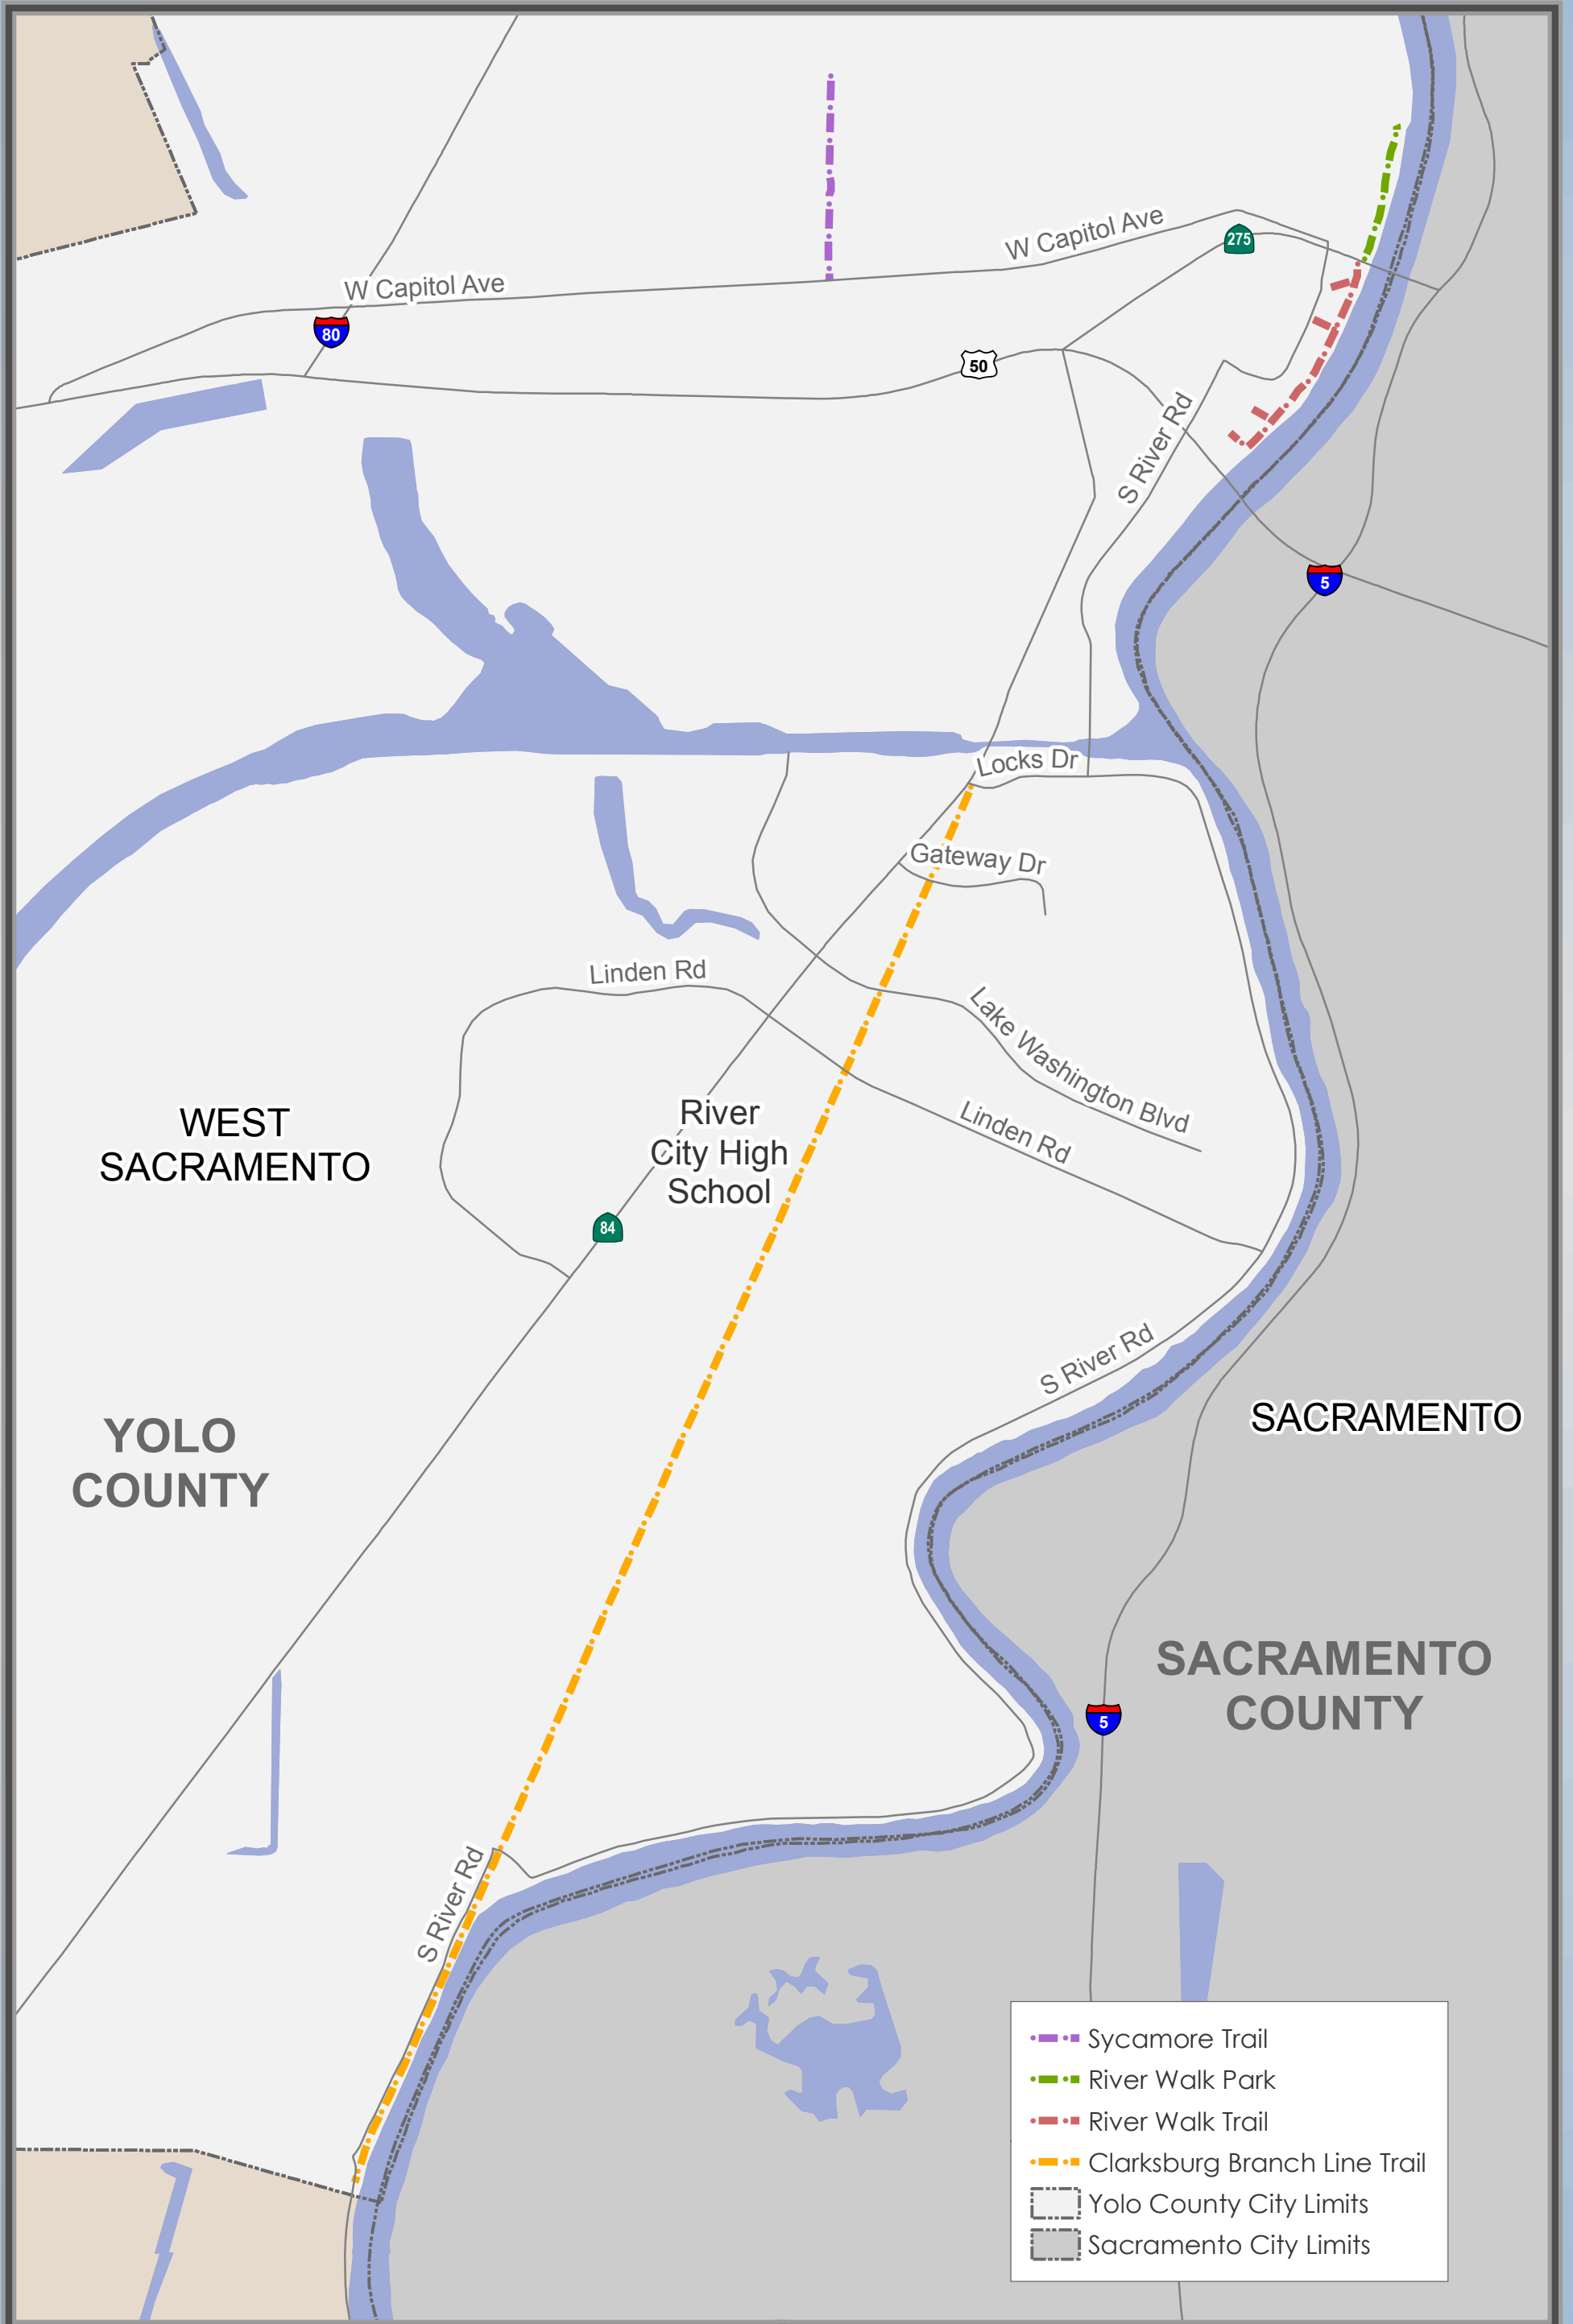

Delta Protection Commission

Great California Delta Trail

West Sacramento Trails

- Sycamore Trail
- River Walk Park
- River Walk Trail
- Clarksburg Branch Line Trail
- ▭ Yolo County City Limits
- ▭ Sacramento City Limits